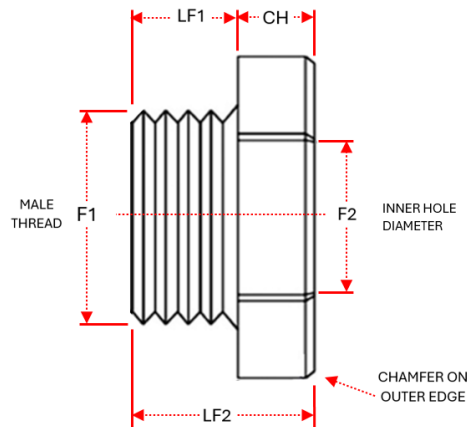

BB Series – Nickel Plated Brass Bushes

Product Details:

- Material - Brass
- Finish - Nickel Plated Brass
- Characteristics - Threaded external metric thread with smooth internal hole
- Applications - Suitable for use with all liquid tight conduit fittings with a female threaded socket
- Fixing a female threaded fitting to a cable way reducing the internal space needed within the cable way
- Protects cables from damage when entering or leaving a conduit or cable way

Product Catalogue No.	Thread Length - LF1 (mm)	Overall Length - LF2 (mm)	Flange Width - CH (mm)	Male Thread Size (F1) (mm)	Inner Hole Diameter (F2) (mm)
BB16	12	17	5	16	12
BB20	12	17	5	20	15
BB25	12	17	5	25	19

Note: Tolerance = + / - 5% for all dimensions