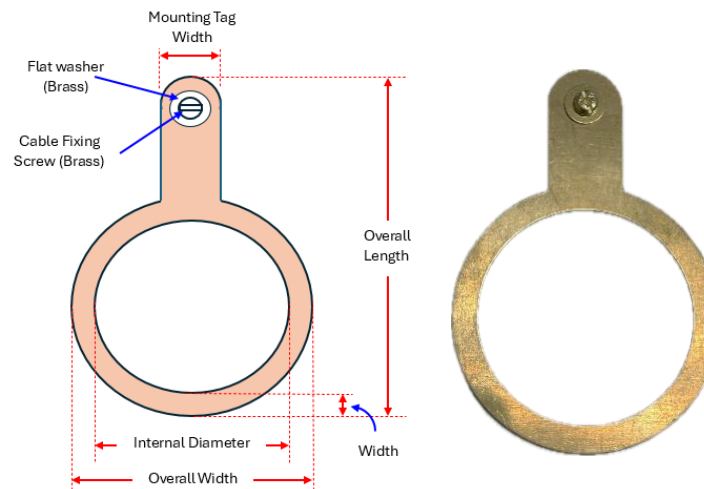

ET Series – Earth Tags (Brass)

- Bare Brass earth tags
- Designed to enable earthing of flexible conduits, fittings and electrical equipment installed in industrial and commercial environments.

Product Details:

- Temperature range - -40°C Min to + 110°C Max
- Material - Bare brass
- Characteristics - Bare brass earth tag
- Supplied with
- 6mm² brass cable fixing screw
 - brass flat washer
- Applications - Designed to effectively earth electrical conduits, conduit fittings and electrical equipment

Product Catalogue No.	Nominal Conduit Size (mm)	Overall Width (mm)	Internal Diameter (mm)	Overall Length (mm)	Mounting Tag Width (mm)	Tag Thickness (mm)	Cable Fixing Screw (mm)
ET16	16	25	16.0	48.0	5.0	1.0	6.0
ET20	20	29	20.0	48.0	13.5	1.0	6.0
ET25	25	37	25.0	57.5	13..5	1.0	6.0
ET32	32	44	32.0	70.0	16.0	1.0	6.0
ET40	40	53	40.3	78.0	16.5	1.0	6.0
ET50	50	64	50.0	92.0	16.5	1.0	6.0
ET63	63	80	64.0	107.0	23.0	1.0	6.0