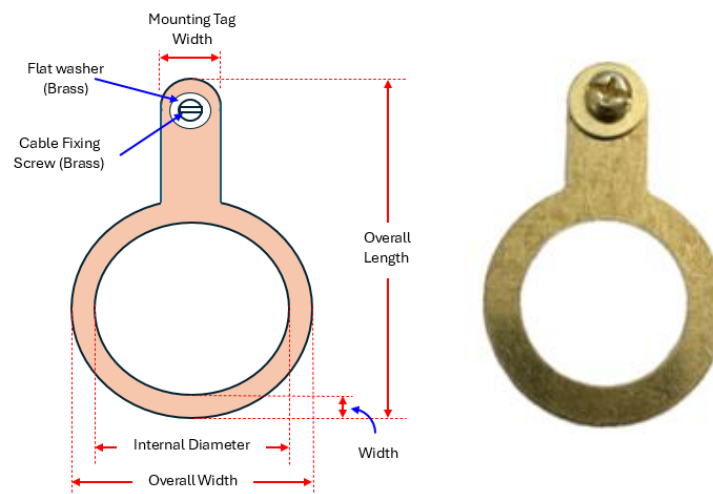

ET Series – Earth Tags (Bare Brass)

- Bare Brass earth tags
- Designed to enable earthing of flexible conduits, fittings and electrical equipment installed in industrial and commercial environments.

Product Details:

- Temperature range - -40°C Min to + 110°C Max
- Material - Bare brass
- Characteristics - Bare brass earth tag
- Supplied with
- 6mm² brass cable fixing screw
 - brass flat washer
- Applications - Designed to assist in the earthing of electrical conduits, conduit fittings and electrical equipment

Product Catalogue No.	Nominal Conduit Size (mm)	Overall Width (mm)	Internal Diameter (mm)	Overall Length (mm)	Mounting Tag Width (mm)	Tag Thickness (mm)	Cable Fixing Screw (mm)
ET16	16	25	16.0	48.0	5.0	1.0	6.0
ET20	20	29	20.0	48.0	13.5	1.0	6.0
ET25	25	37	25.0	57.5	13.5	1.0	6.0
ET32	32	44	32.0	70.0	16.0	1.0	6.0
ET40	40	53	40.3	78.0	16.5	1.0	6.0
ET50	50	64	50.0	92.0	16.5	1.0	6.0
ET63	63	80	64.0	107.0	23.0	1.0	6.0