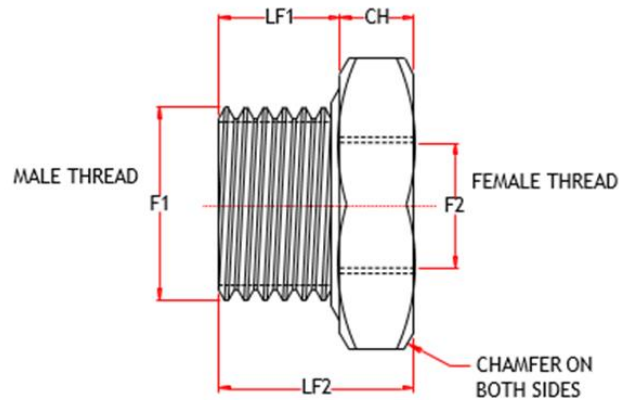

RED-BB Series - Bare Brass Reducers

Product Details:

- Material - Bare Brass
- Applications - Suitable for use with all liquid tight conduit fittings
- Used to reduce a large male metric thread to a smaller female metric thread

Product Catalogue No.	Thread Length - LF1 (mm)	Overall Length - LF2 (mm)	Flange Width - CH (mm)	Male Thread Size (F1) (mm)	Female Thread Size (F2) (mm)
RED-M20-M16-BB	14	18	4	20.0	14.5
RED-M25-M20-BB	17	21	4	24.6	18.4
RED-M32-M25-BB	19	23	4	31.5	23.2
RED-M40-M32-BB	20	25	5	40.4	30.4
RED-M50-M40-BB	23	29	6	49.6	38.5
RED-M63-M50-BB	24	31	7	62.9	48.5

Note: Tolerance = + / - 5% for all dimensions